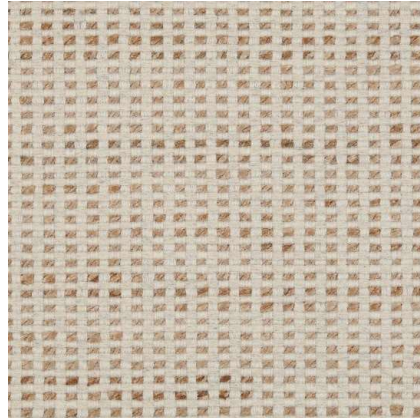

Katha
Living

Carpet and Rugs

Aurora

SKU: **KL-3657**
PRODUCT TYPE: **Carpets**
FIBER CONTENT: **64% Undyed NZ Wool &
36% Handspun jute**
WIDTH: **16'4"**
PATTERN REPEAT: **W-0.86" XL-0.62"**
BACKING: **Carpet backing**
CONSTRUCTION: **Hand-loomed**
ACTUAL COLORS: **Ash, Grey, Oat, natural**
COUNTRY OF ORIGIN: **India**