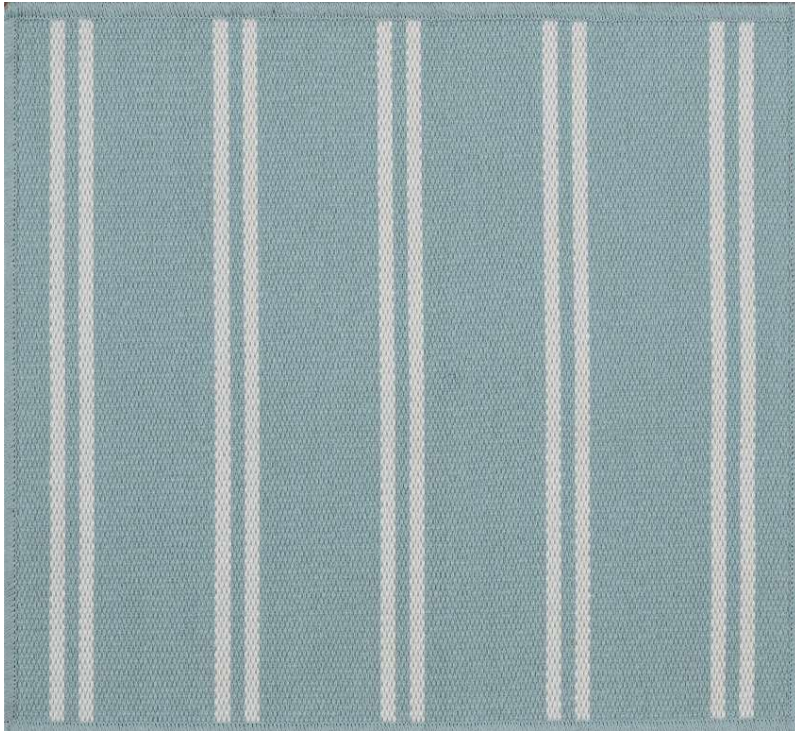

Katha Living

Carpet and Rugs

Cabana

| | |
|--------------------|--|
| SKU: | KL 4000 |
| PRODUCT TYPE: | Rugs |
| FIBER CONTENT: | 100% Polypropylene |
| WIDTH: | 16'5" |
| PATTERN REPEAT: | W 5.47" x L N/A |
| BACKING: | Indoor/Outdoor Latex |
| CONSTRUCTION: | Hand-loomed |
| ACTUAL COLORS: | Dune, Bamboo, Odyssey, Mist, Marlin, Stillwater, Aqua |
| COUNTRY OF ORIGIN: | India |